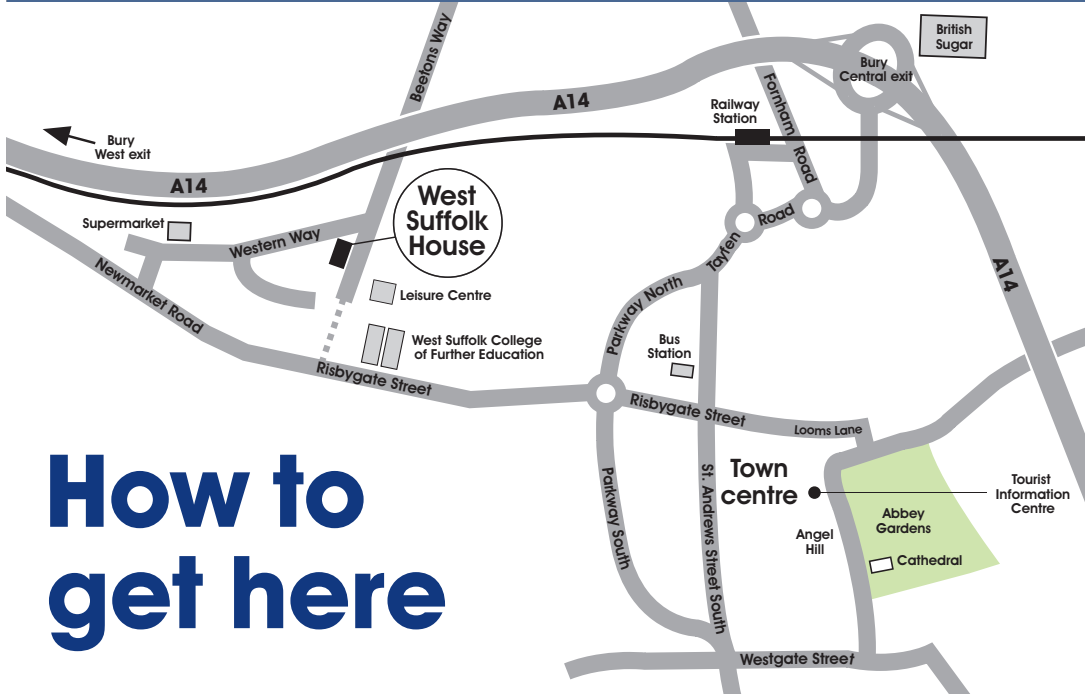

# Your council services are moving

Your Suffolk County Council and St Edmundsbury Borough Council services are moving from 30 March to West Suffolk House, Western Way, Bury St Edmunds, IP33 3YU.

**Borough Offices (St Edmundsbury Borough Council),  
Angel Hill, close 3 April 2009**

## How to get here

From Monday 30 March a bus will be arriving at West Suffolk House approximately every 15 minutes. You can get here on the following First bus routes:

- **Service 80** – Moreton Hall, Mount Road, railway station, bus station, West Suffolk College and Bury Leisure Centre. Will stop on Western Way outside West Suffolk House.
- **Service 83** – Moreton Hall, Kempson Way, Rougham Road, bus station and West Suffolk College. Will stop on Newmarket Road, near Beetons Way, less than 500 metres from West Suffolk House.