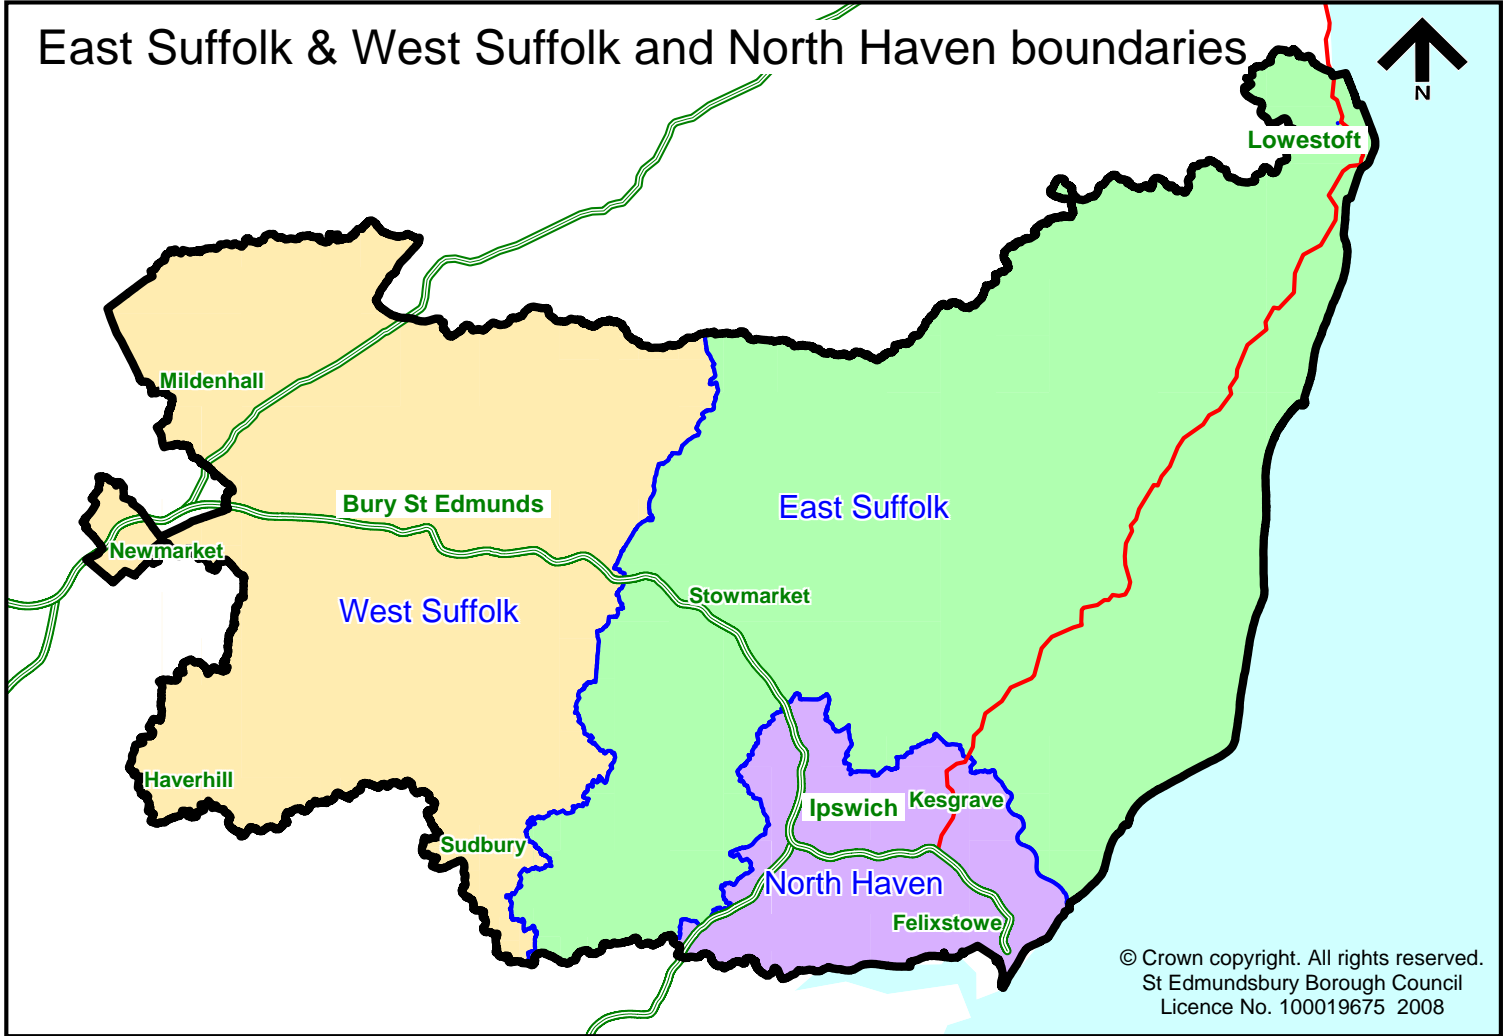

East Suffolk & West Suffolk and North Haven boundaries

© Crown copyright. All rights reserved.
St Edmundsbury Borough Council
Licence No. 100019675 2008